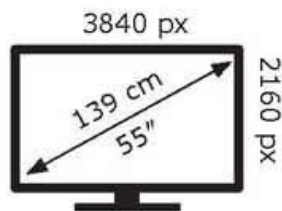

ENERG

PHILIPS

55BDL6051C

128 kWh/1000h

2019/2013